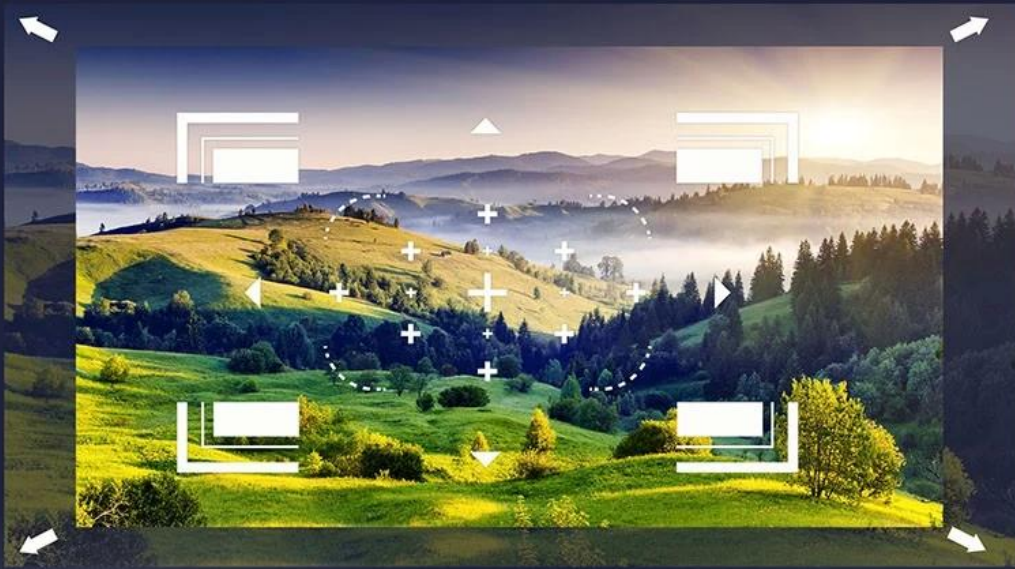

Google TV

Entertainment you love. With a little help from Google.

Large Projection Screen

Adjustable projection screen size (40"–120")
makes your living room like a private home theater.

Advanced Intelligent Screen Technology